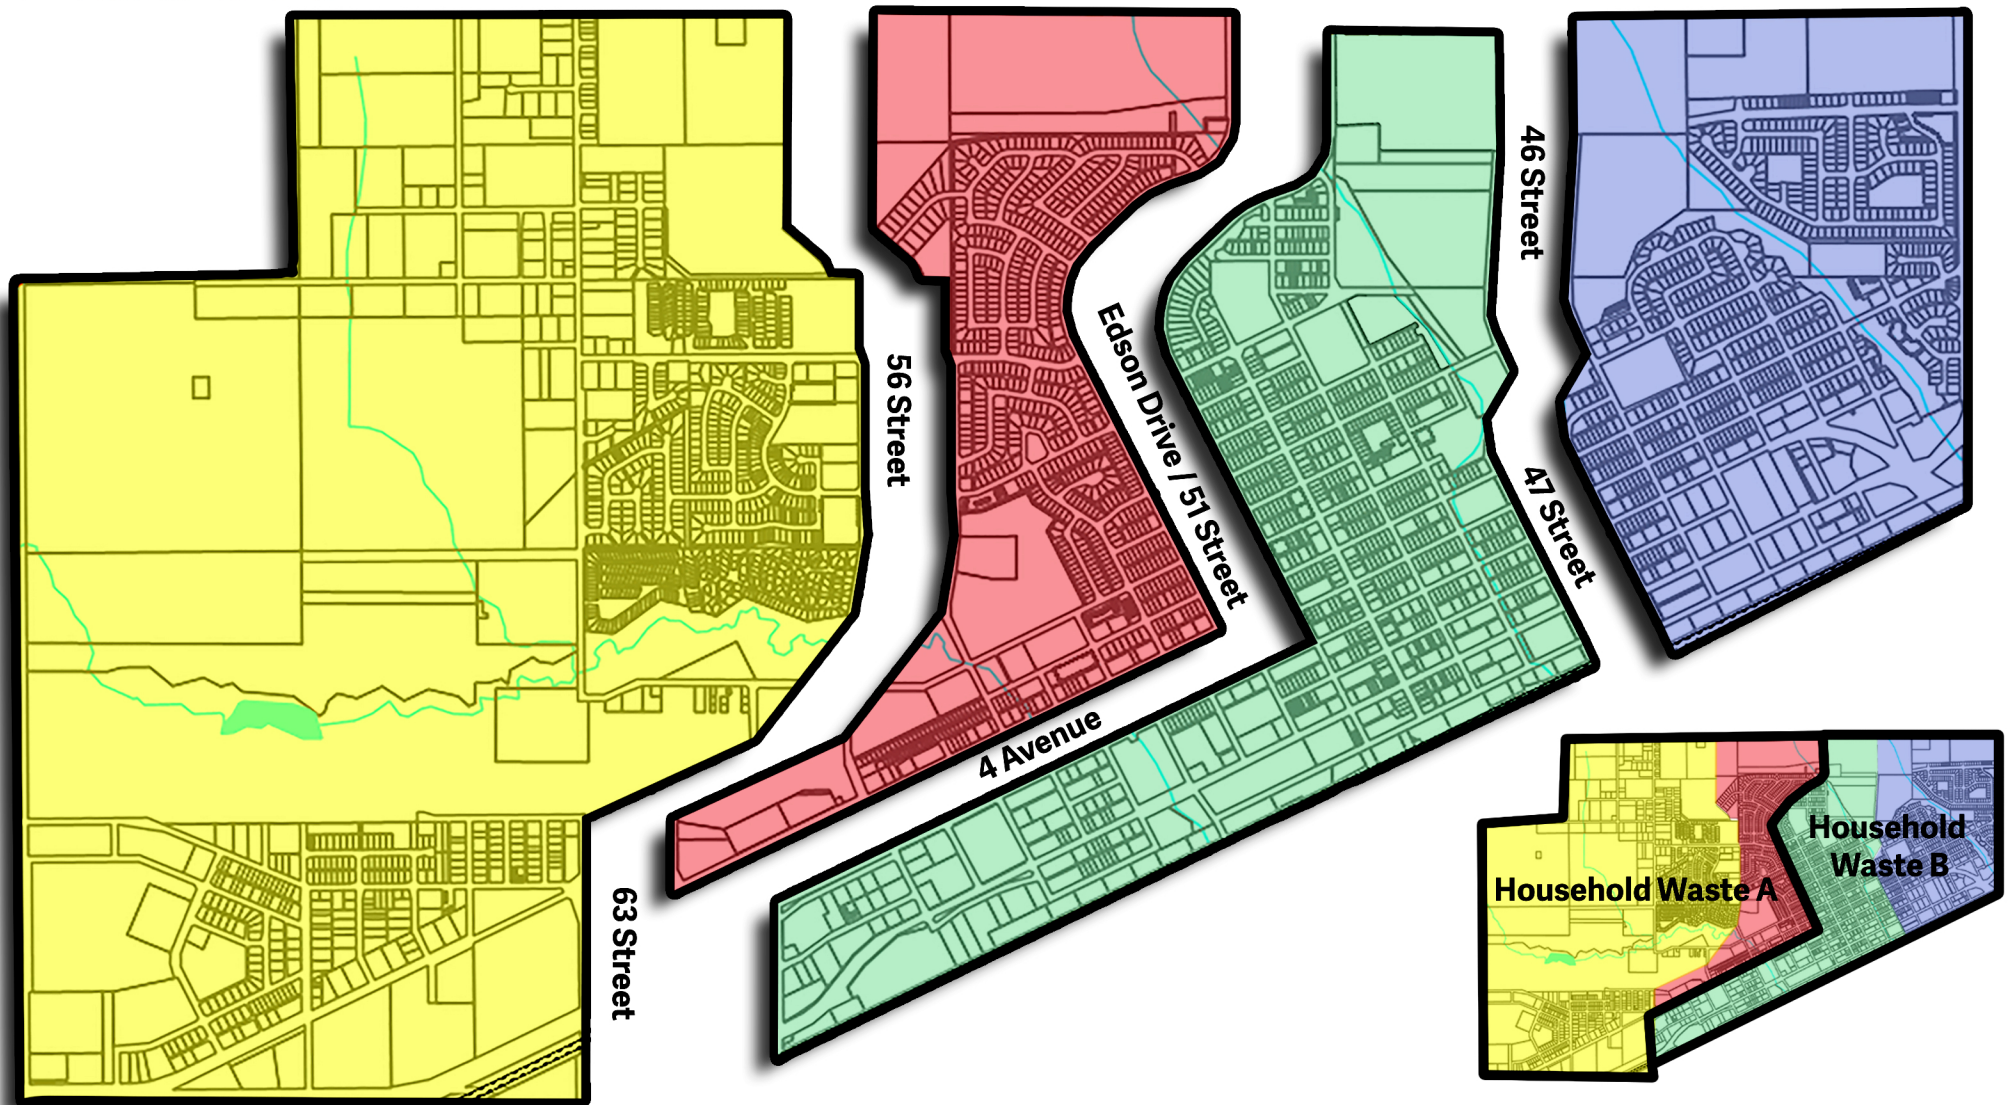

September

S	M	T	W	T	F	S
1	2	3	4	5	6	7
8	9	10	11	12	13	14
15	16	17	18	19	20	21
22	23	24	25	26	27	28
29	30					

October

S	M	T	W	T	F	S
		1	2	3	4	5
6	7	8	9	10	11	12
13	14	15	16	17	18	19
20	21	22	23	24	25	26
27	28	29	30	31		

November

S	M	T	W	T	F	S
					1	2
3	4	5	6	7	8	9
10	11	12	13	14	15	16
17	18	19	20	21	22	23
24	25	26	27	28	29	30

December

S	M	T	W	T	F	S
1	2	3	4	5	6	7
8	9	10	11	12	13	14
15	16	17	18	19	20	21
22	23	24	25	26	27	28
29	30	31				

*December 25th, 2019 (Wed) pickup will be done Saturday, December 21st, 2019

Waste Collection Routes/Schedule

Organics - Monday
Household Waste A - Friday

Organics - Tuesday
Household Waste A - Friday

Organics - Wednesday
Household Waste B - Friday

Organics - Thursday
Household Waste B - Friday

Organics pickup is every week during the summer months and every 2 weeks during the winter, based on the routes above. Household waste collection is every 2 weeks. See the schedule for your pickup dates. For more information, please call Public Works at 780-723-6461 or go to www.edson.ca/curbside.