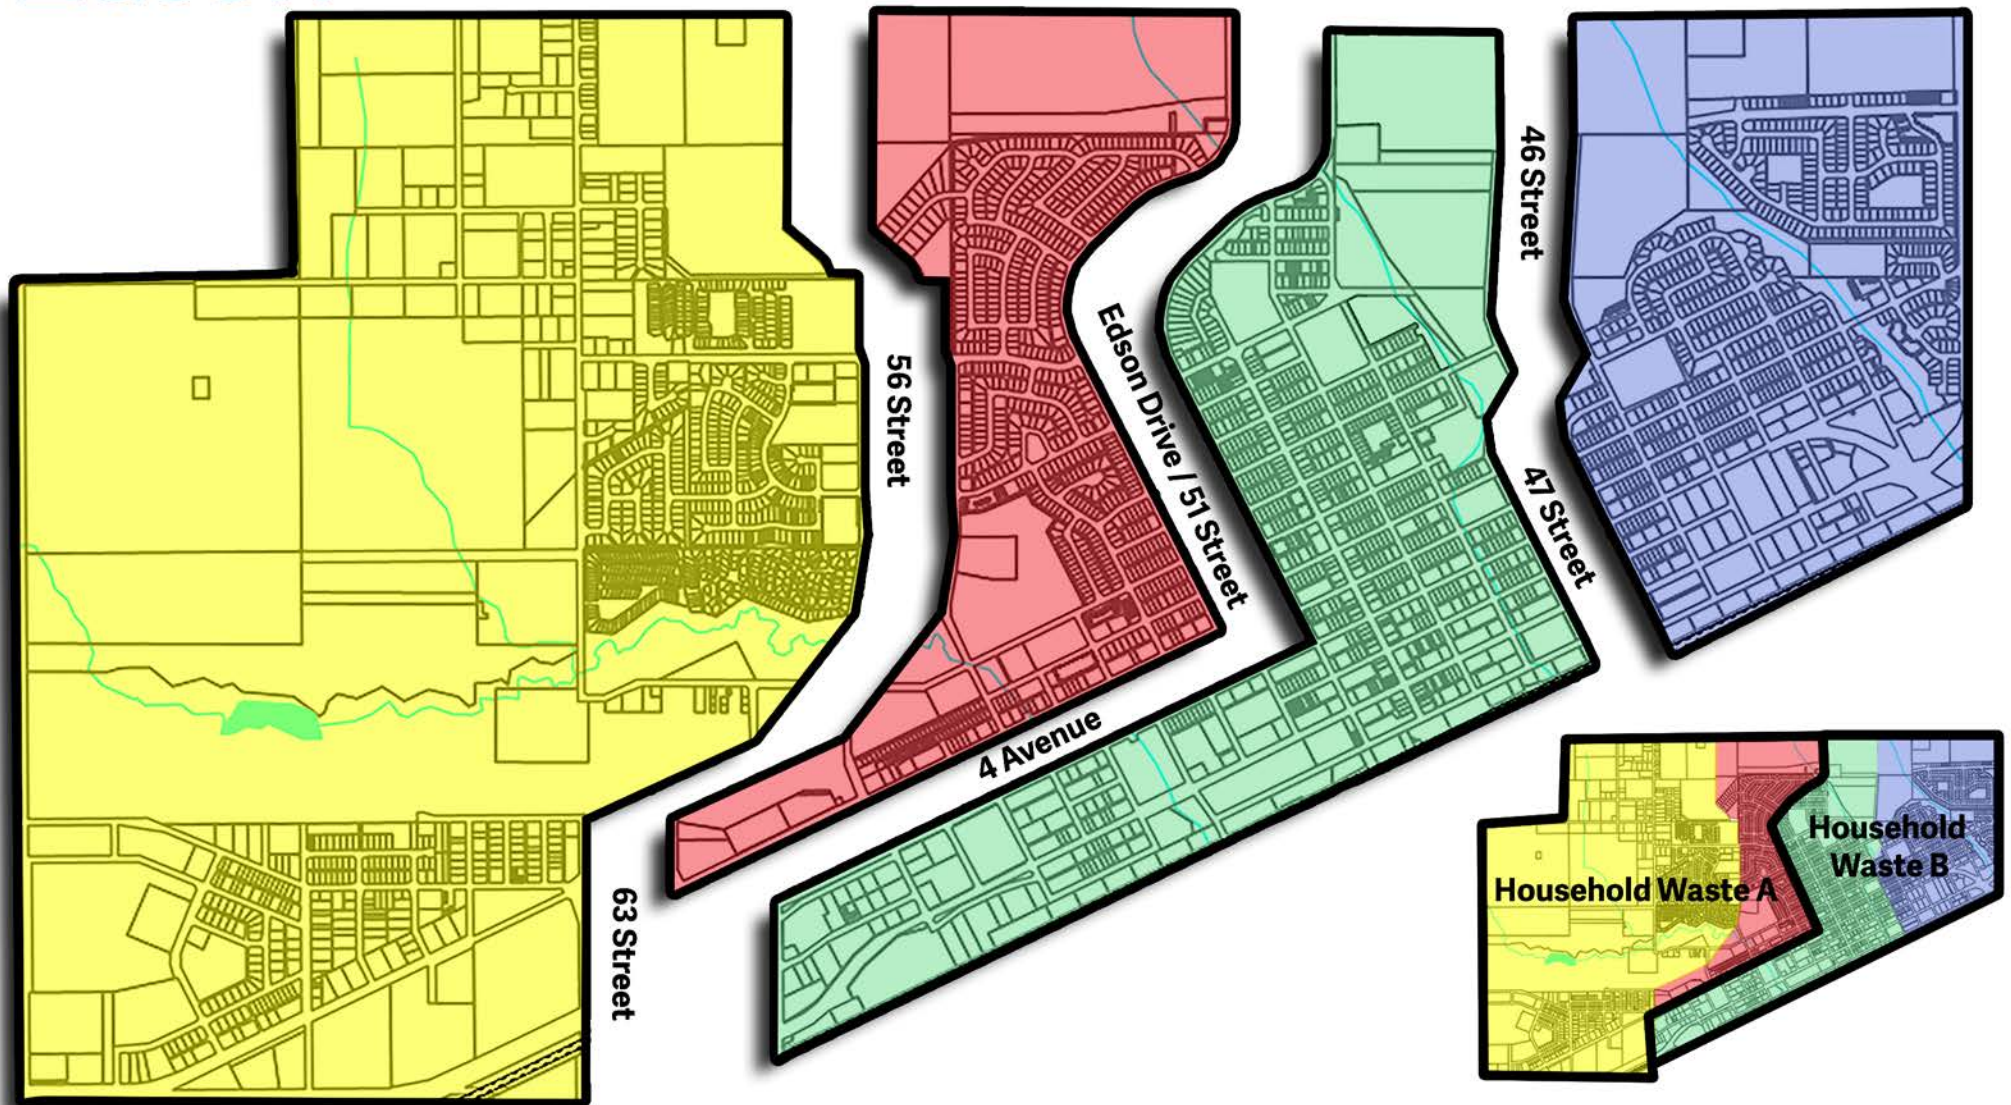

October						
S	M	T	W	T	F	S
			1	2	3	4
5	6	7	8	9	10	11
12	13	14	15	16	17	18
19	20	21	22	23	24	25
26	27	28	29	30	31	

November						
S	M	T	W	T	F	S
						1
2	3	4	5	6	7	8
9	10	11	12	13	14	15
16	17	18	19	20	21	22
23	24	25	26	27	28	29
30						

December						
S	M	T	W	T	F	S
	1	2	3	4	5	6
7	8	9	10	11	12	13
14	15	16	17	18	19	20
21	22	23	24	25	26	27
28	29	30	31			

Note - The January 1 organics pickup will be done on January 2.

# Waste Collection Routes/Schedule

**Organics - Monday**  
**Household Waste A - Friday**

**Organics - Tuesday**  
**Household Waste A - Friday**

**Organics - Wednesday**  
**Household Waste B - Friday**

**Organics - Thursday**  
**Household Waste B - Friday**

Organics pickup is every week during the summer months and every 2 weeks during the winter, based on the routes above. Household waste collection is every 2 weeks. See the schedule for your pickup dates. For more information, please call Public Works at 780-723-6461 or go to [www.edson.ca/curbside](http://www.edson.ca/curbside).