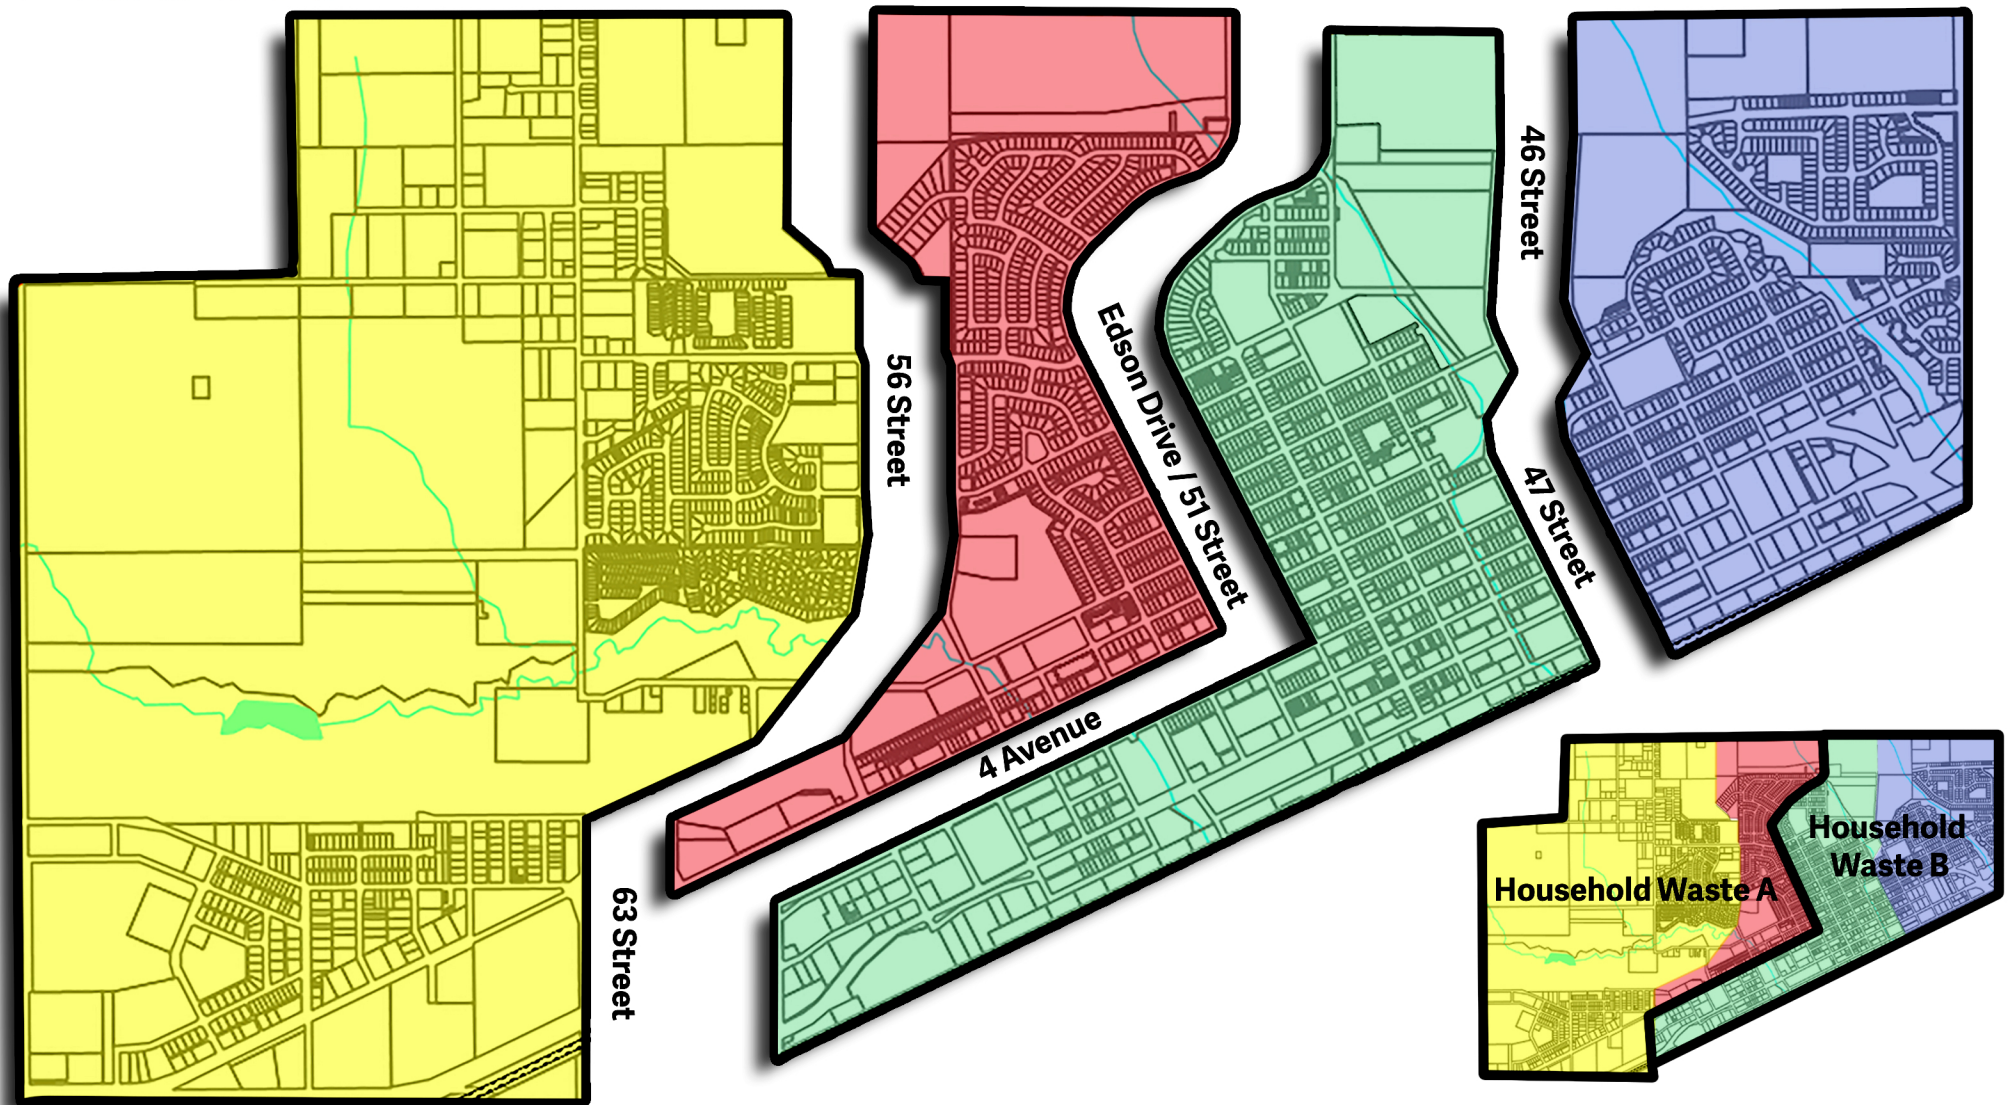

October						
S	M	T	W	T	F	S
1	2	3	4	5	6	7
8	9	10	11	12	13	14
15	16	17	18	19	20	21
22	23	24	25	26	27	28
29	30	31				

November						
S	M	T	W	T	F	S
			1	2	3	4
5	6	7	8	9	10	11
12	13	14	15	16	17	18
19	20	21	22	23	24	25
26	27	28	29	30		

December						
S	M	T	W	T	F	S
					1	2
3	4	5	6	7	8	9
10	11	12	13	14	15	16
17	18	19	20	21	22	23
24	25	26	27	28	29	30
31						

Note - The December 25th organics pickup will be done on December 23rd due to the Christmas holiday.

Waste Collection Routes/Schedule

Organics - Monday
Household Waste A - Friday

Organics - Tuesday
Household Waste A - Friday

Organics - Wednesday
Household Waste B - Friday

Organics - Thursday
Household Waste B - Friday

Organics pickup is every week during the summer months and every 2 weeks during the winter, based on the routes above. Household waste collection is every 2 weeks. See the schedule for your pickup dates. For more information, please call Public Works at 780-723-6461 or go to www.edson.ca/curbside.