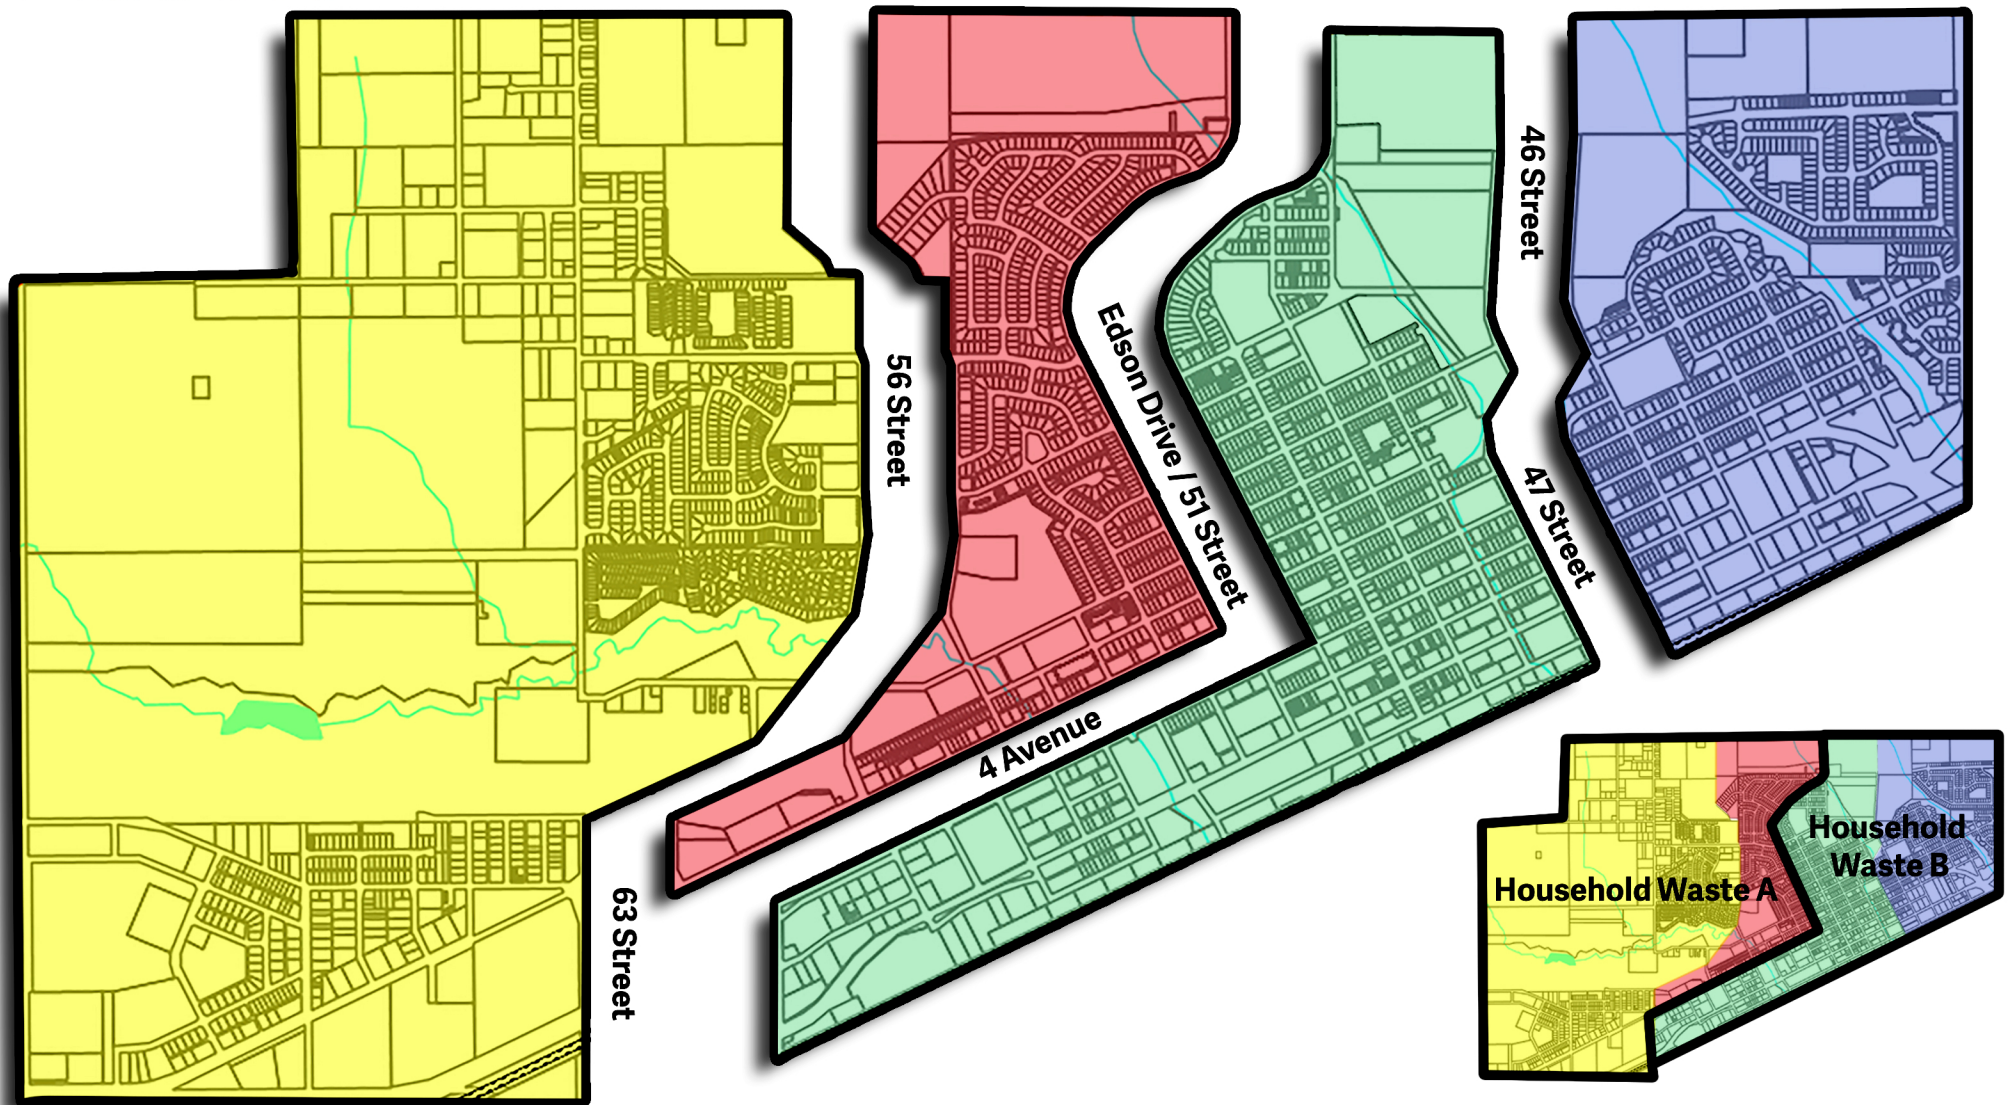

# Waste Collection Routes/Schedule

Organics - Monday  
Household Waste A - Friday

Organics - Tuesday  
Household Waste A - Friday

Organics - Wednesday  
Household Waste B - Friday

Organics - Thursday  
Household Waste B - Friday

Organics pickup will be every week during the summer months and every 2 weeks during the winter based on the routes above. Household waste collection is every 2 weeks. The first collection for Household Waste A routes is September 7th. The first collection for Household Waste B routes is September 14th.

September						
Su	Mo	Tu	We	Th	Fr	Sa
						1
2	3	4	5	6	7	8
9	10	11	12	13	14	15
16	17	18	19	20	21	22
23	24	25	26	27	28	29
30						

December						
Su	Mo	Tu	We	Th	Fr	Sa
						1
2	3	4	5	6	7	8
9	10	11	12	13	14	15
16	17	18	19	20	21	22
23	24	25	26	27	28	29
30	31					

Monday Organics Route

Tuesday Organics Route

Wednesday Organics Route

Thursday Organics Route

Household Waste A Routes

Household Waste B Routes

\*There will be no pickup January 1st, 2019. That route will be picked up December 29th