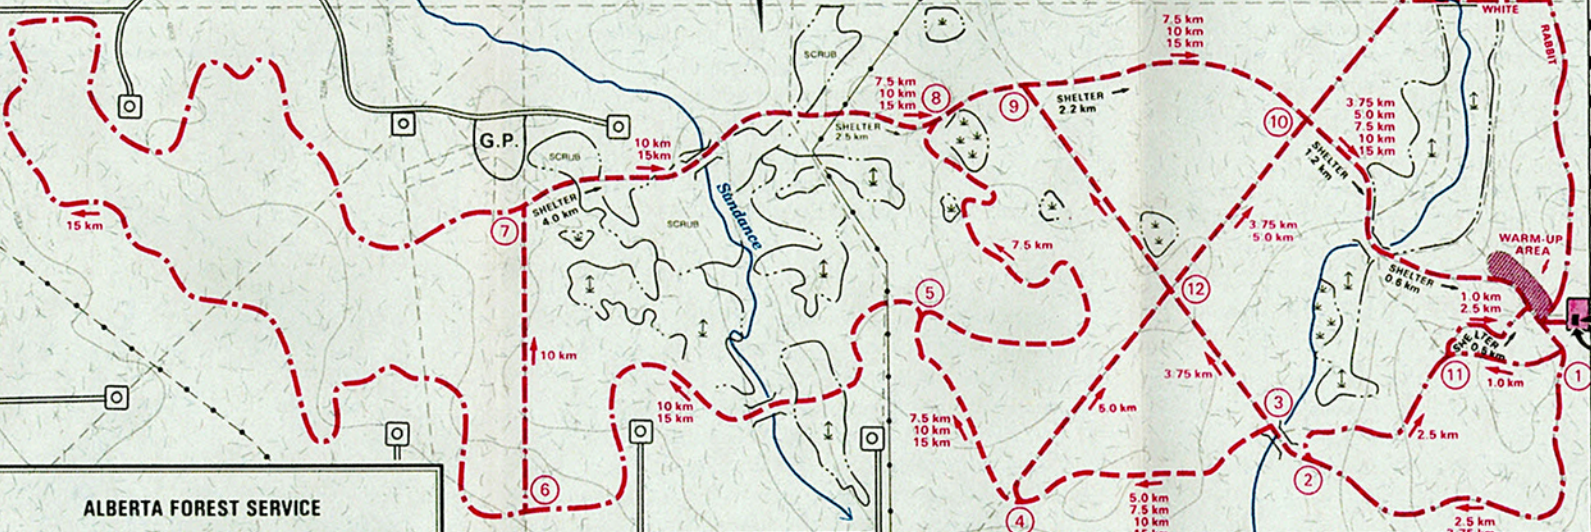

R. 19

R. 18

TP. 54

TP. 53

Little

Sundance

Creek

PARKING AREA  
SHELTER  
YOU ARE HERE

To Edson  
15 km

### ALBERTA FOREST SERVICE HORNBECK CROSS-COUNTRY SKI TRAILS

#### LEGEND

Cross-Country Ski Trails:

- Novice
- Intermediate
- Seismic Line or Trail
- Pipeline
- Powerline
- Well Site
- Junction Sign
- Contour Interval 50 Feet
- Muskeg

LOCATION MAP