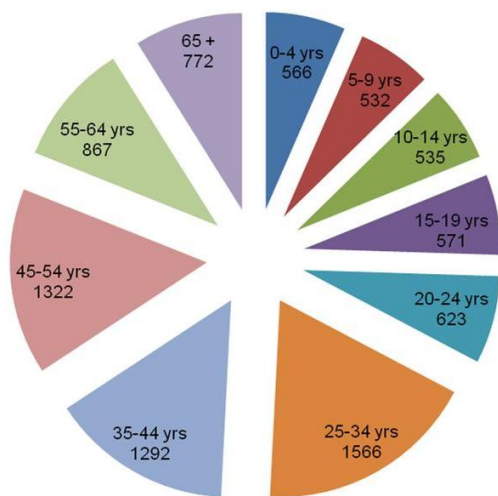

Edson Population

2012 Town Census - Total Population 8,646

Age Grouping	Males	Females
0-4	293	273
5-9	285	247
10-14	295	240
15-19	288	283
20-24	323	300
25-34	859	707
35-44	704	588
45-54	702	620
55-64	443	424
65+	349	423
	4541	4105

Media Contact:
Steve Bethge
Communications Coordinator
Town of Edson
780-723-4401
steveb@edson.ca
www.edson.ca